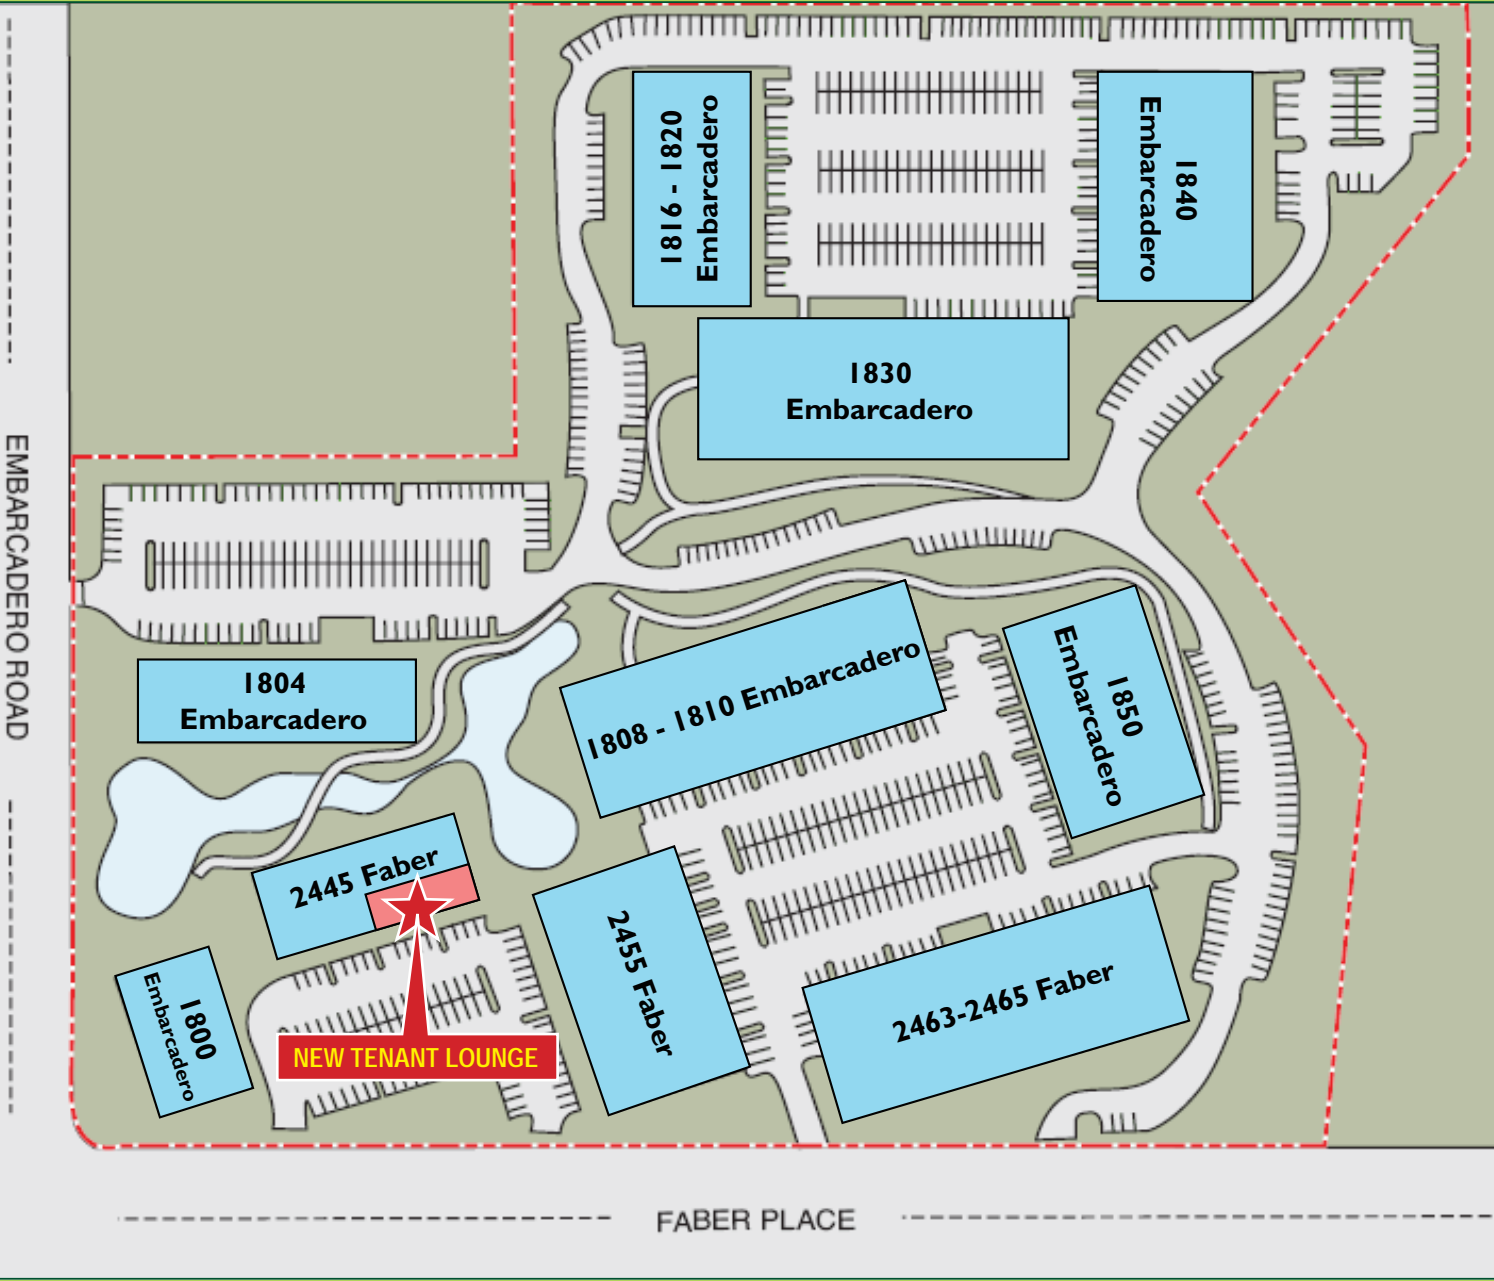

PALO ALTO TECHNOLOGY CENTER

PALO ALTO TECHNOLOGY CENTER

- 10 Building ±260,000 SF Office/R&D Park
- On-Site Cafe
- Expansion Opportunities
- Prominent and Strategic Palo Alto Location
- Adjacent to Baylands Nature Preserve, Baylands Café, and Newly Renovated Baylands Golf Links
- Direct Access to Highway 101
- Marguerite and Embarcadero Shuttle Service to Caltrain and Downtown Palo Alto
- Institutional Ownership
- Five Minutes to Downtown Palo Alto and Stanford University
- New Exterior Renovations
- Valet Parking

TENANT LOUNGE COMING SOON!

PALO ALTO TECHNOLOGY CENTER

Building	Suite	Available SF	Comments
2455 Faber Place	100	±13,193	Available Now

PALO ALTO TECHNOLOGY CENTER

PALO ALTO TECHNOLOGY CENTER

2455 Faber Place
Suite 100: ±13,193 Square Feet - Available Now

FIRST FLOOR

PALO ALTO TECHNOLOGY CENTER

2445 Faber Place - NEW TENANT LOUNGE (Conceptual Plan)

MORNING COMMUTE SERVICE

Station	Palo Alto High School	Middlefield/Embarcadero	N California/Embarcadero	Palo Alto Tech Center	N California/Embarcadero	Middlefield/Embarcadero	Palo Alto High School	Station
Stop #1	Stop #51	Stop #54	Stop #58	Stop #60	Stop #62	Stop #67	Stop #70	Stop #1
—	—	—	—	—	6:45	6:48	6:50	6:59
7:00	7:06	7:08	7:11	7:15	7:23	7:26	7:29	7:36
7:28	7:33	7:35	7:39	7:43	7:52	7:58	8:03	8:15
7:46	7:54	7:57	8:01	8:06	8:17	8:22	8:27	8:38
8:28	8:34	8:38	8:41	8:46	8:54	8:56	8:58	9:08
8:40	8:45	8:48	8:51	8:55	9:06	9:08	9:10	9:27
9:21	9:26	9:29	9:32	9:36	9:44	9:47	9:50	9:58
9:58	10:03	10:05	10:07	10:11	10:16	10:20	10:23	10:26

Embarcadero
Shuttle

FREE SHUTTLE SERVICE

Palo Alto
Shuttle