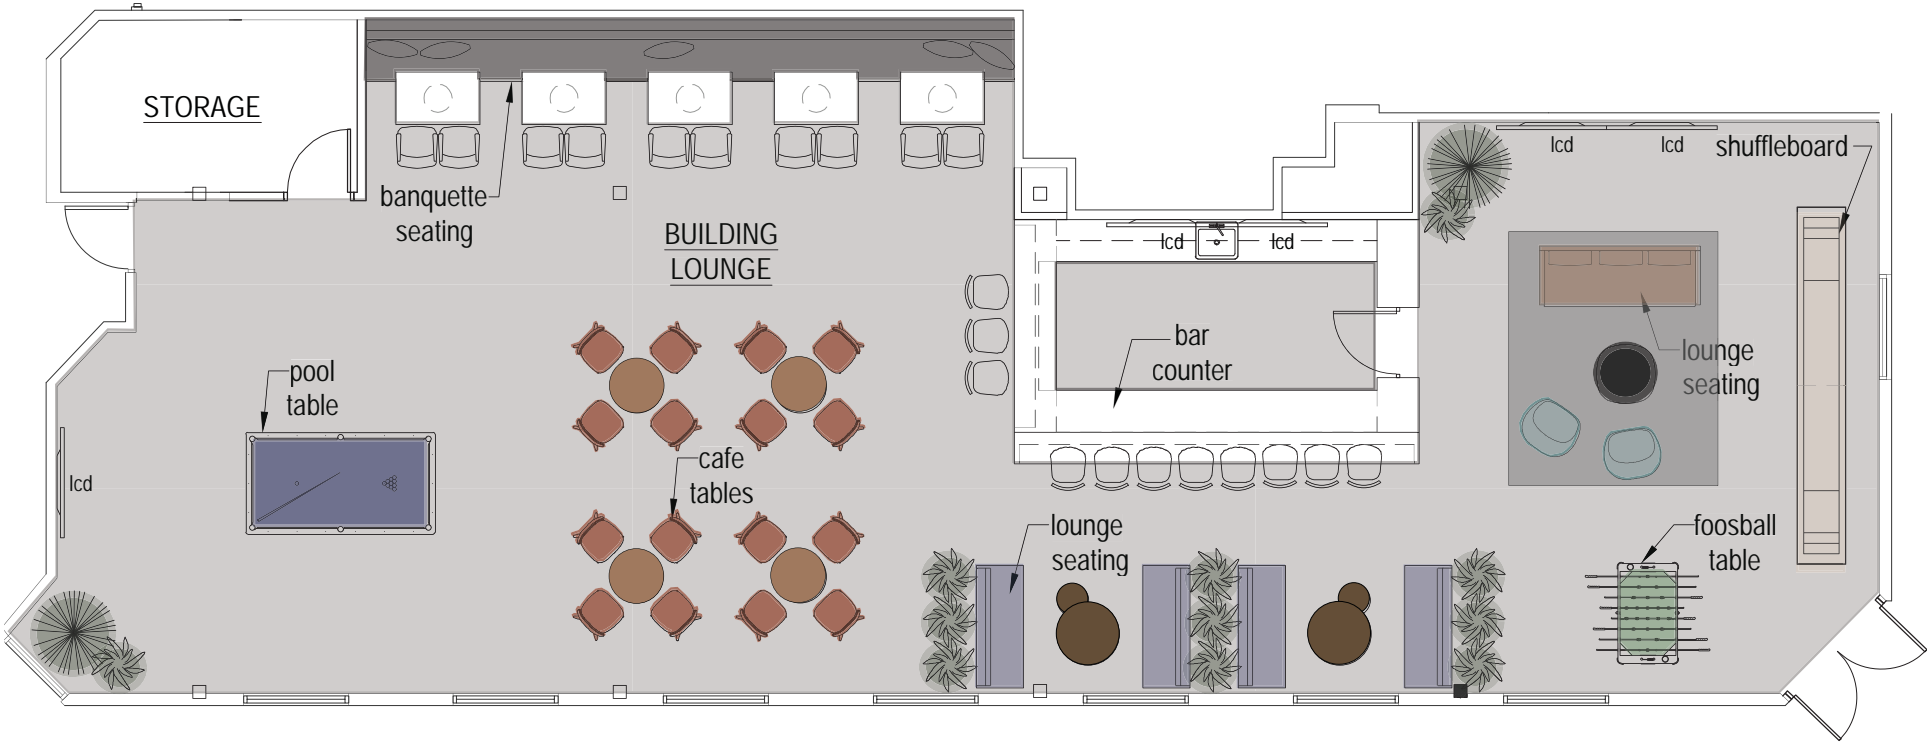

TENANT LOUNGE COMING SOON!

PALO ALTO TECHNOLOGY CENTER

Building	Suite	Available SF	Comments
2455 Faber Place	100	±13,193	Available Now

PALO ALTO TECHNOLOGY CENTER

PALO ALTO TECHNOLOGY CENTER

2455 Faber Place
Suite 100: ±13,193 Square Feet - Available Now

FIRST FLOOR

PALO ALTO TECHNOLOGY CENTER

2445 Faber Place - NEW TENANT LOUNGE (Conceptual Plan)

MORNING COMMUTE SERVICE

Station	Palo Alto High School	Middlefield/Embarcadero	N California/Embarcadero	Palo Alto Tech Center	N California/Embarcadero	Middlefield/Embarcadero	Palo Alto High School	Station
Stop #1	Stop #51	Stop #54	Stop #58	Stop #60	Stop #62	Stop #67	Stop #70	Stop #1
—	—	—	—	—	6:45	6:48	6:50	6:59
7:00	7:06	7:08	7:11	7:15	7:23	7:26	7:29	7:36
7:28	7:33	7:35	7:39	7:43	7:52	7:58	8:03	8:15
7:46	7:54	7:57	8:01	8:06	8:17	8:22	8:27	8:38
8:28	8:34	8:38	8:41	8:46	8:54	8:56	8:58	9:08
8:40	8:45	8:48	8:51	8:55	9:06	9:08	9:10	9:27
9:21	9:26	9:29	9:32	9:36	9:44	9:47	9:50	9:58
9:58	10:03	10:05	10:07	10:11	10:16	10:20	10:23	10:26