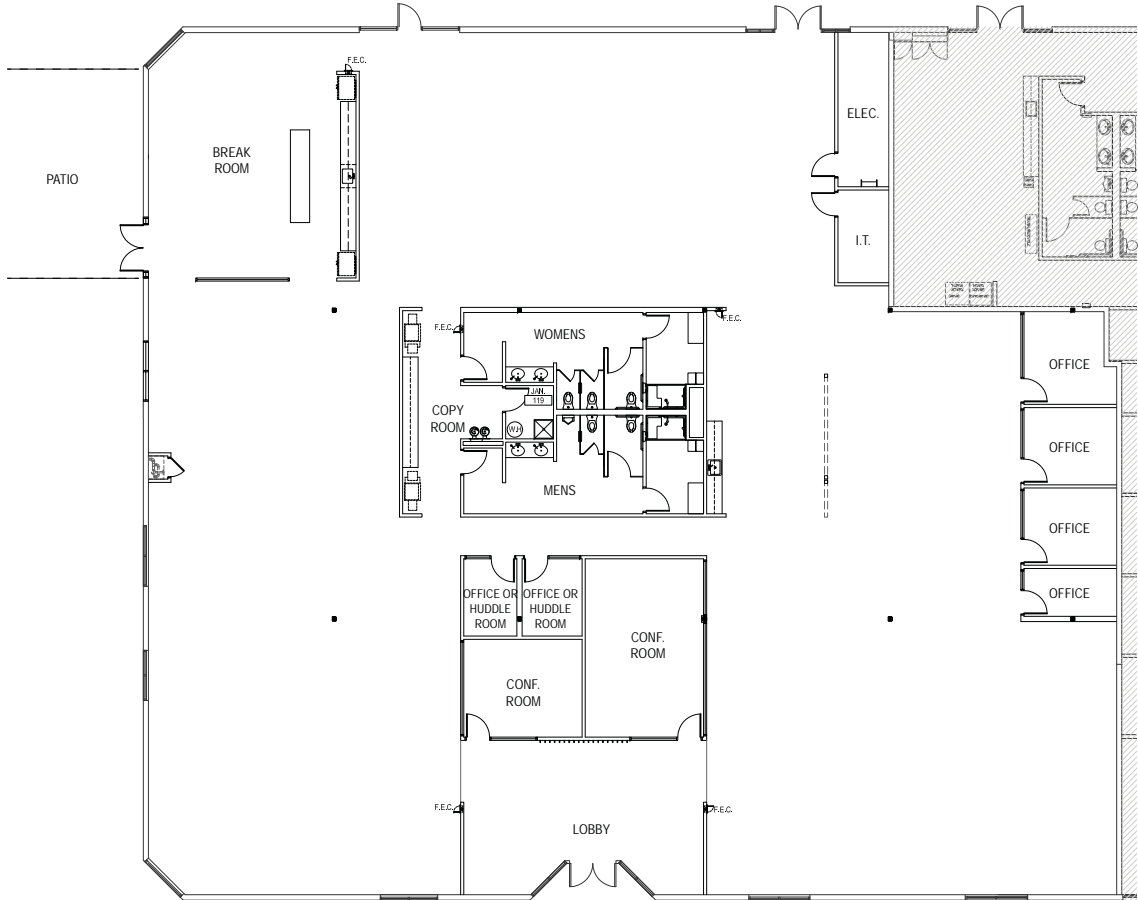

TENANT LOUNGE COMING SOON!

PALO ALTO TECHNOLOGY CENTER

Building	Suite	Available SF	Comments
2455 Faber Place	100	±13,193	Available Now

PALO ALTO TECHNOLOGY CENTER

PALO ALTO TECHNOLOGY CENTER

2455 Faber Place
Suite 100: ±13,193 Square Feet - Available Now

FIRST FLOOR

PALO ALTO TECHNOLOGY CENTER

2445 Faber Place - NEW TENANT LOUNGE (Conceptual Plan)

MORNING COMMUTE SERVICE

Station	Palo Alto High School	Middlefield/Embarcadero	N California/Embarcadero	Palo Alto Tech Center	N California/Embarcadero	Middlefield/Embarcadero	Palo Alto High School	Station
Stop #1	Stop #51	Stop #54	Stop #58	Stop #60	Stop #62	Stop #67	Stop #70	Stop #1
—	—	—	—	—	6:45	6:48	6:50	6:59
7:00	7:06	7:08	7:11	7:15	7:23	7:26	7:29	7:36
7:28	7:33	7:35	7:39	7:43	7:52	7:58	8:03	8:15
7:46	7:54	7:57	8:01	8:06	8:17	8:22	8:27	8:38
8:28	8:34	8:38	8:41	8:46	8:54	8:56	8:58	9:08
8:40	8:45	8:48	8:51	8:55	9:06	9:08	9:10	9:27
9:21	9:26	9:29	9:32	9:36	9:44	9:47	9:50	9:58
9:58	10:03	10:05	10:07	10:11	10:16	10:20	10:23	10:26